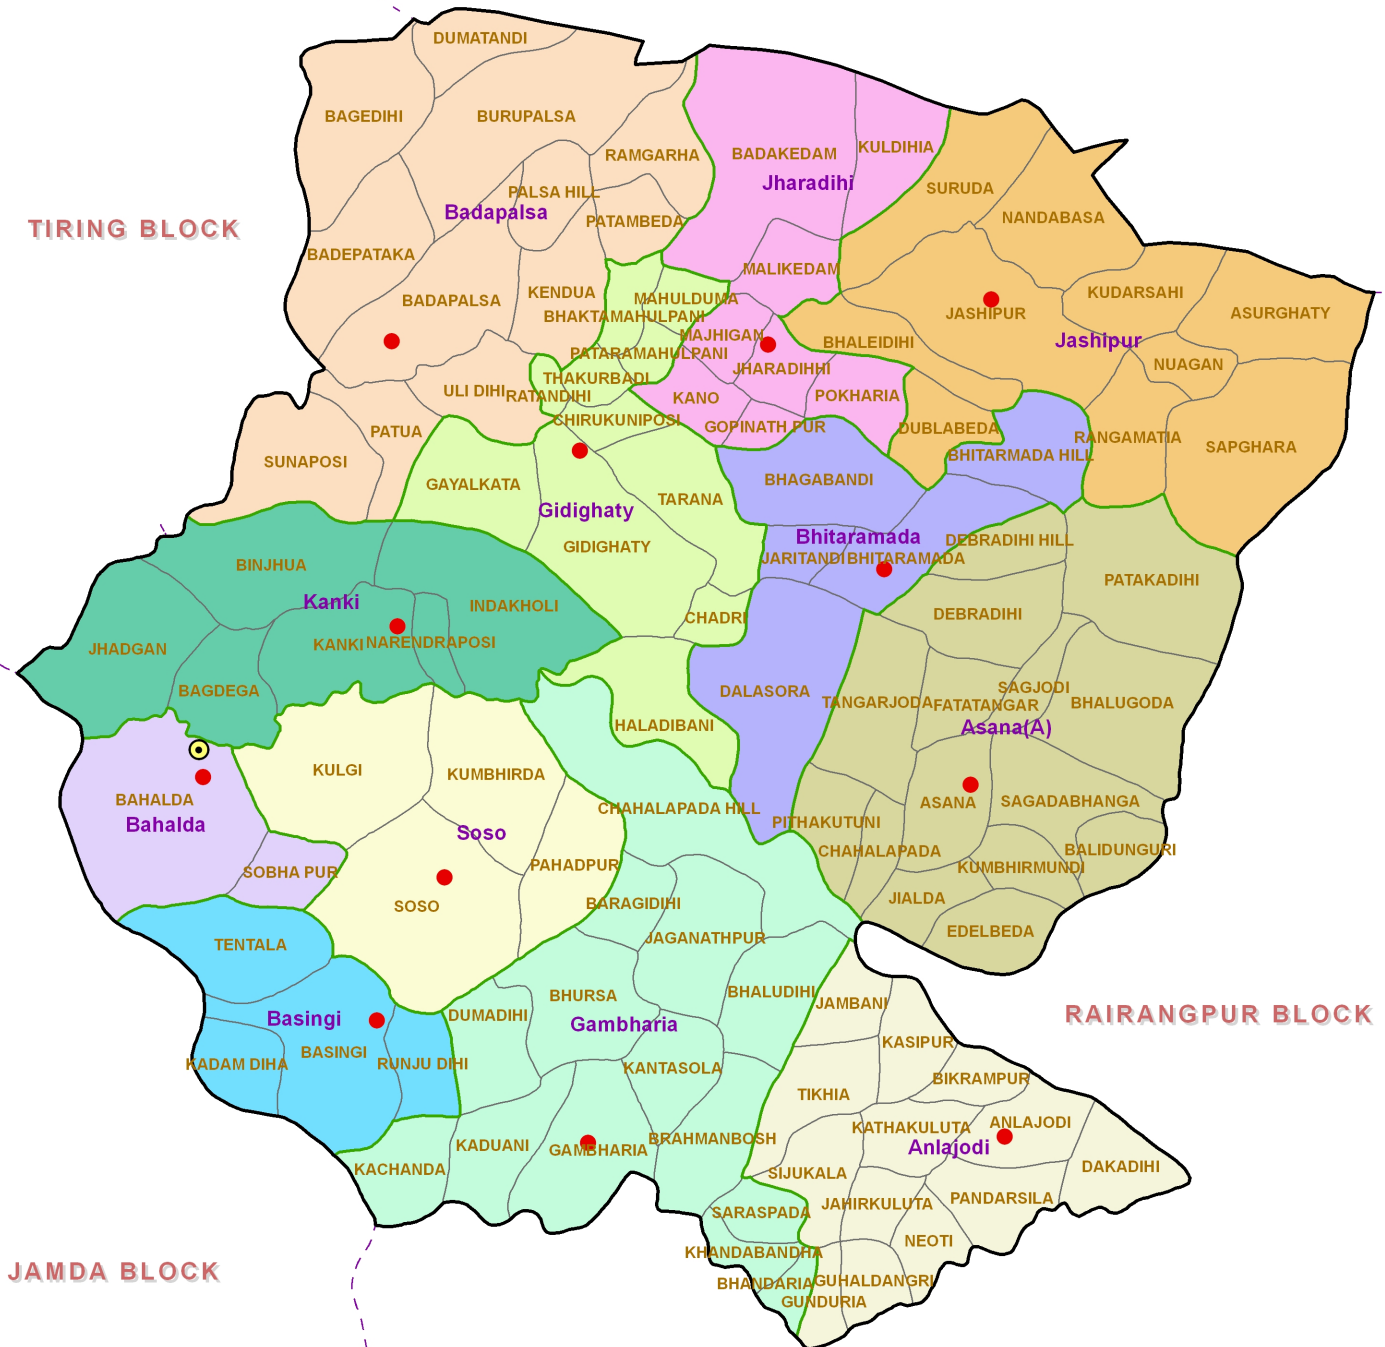

GRAM PANCHAYAT

BAHALDA BLOCK MAYURBHANJ DISTRICT

JHARKHAND

TIRING BLOCK

RAIRANGPUR BLOCK

Scale :

Map Composed By :
GIS Division,
NIC, Bhubaneswar

INDIA	ODISHA	MAYURBHANJ	LEGEND	
<p>Odisha</p>	<p>Mayurbhanj</p>	<p>Bahalda Block</p>	<ul style="list-style-type: none"> Block Headquarter GP Headquarter 	<ul style="list-style-type: none"> Block Boundary GP Boundary Village Boundary <p>Anlajodi GP Name NEOTI Village Name</p>
Data Source :District Administration				